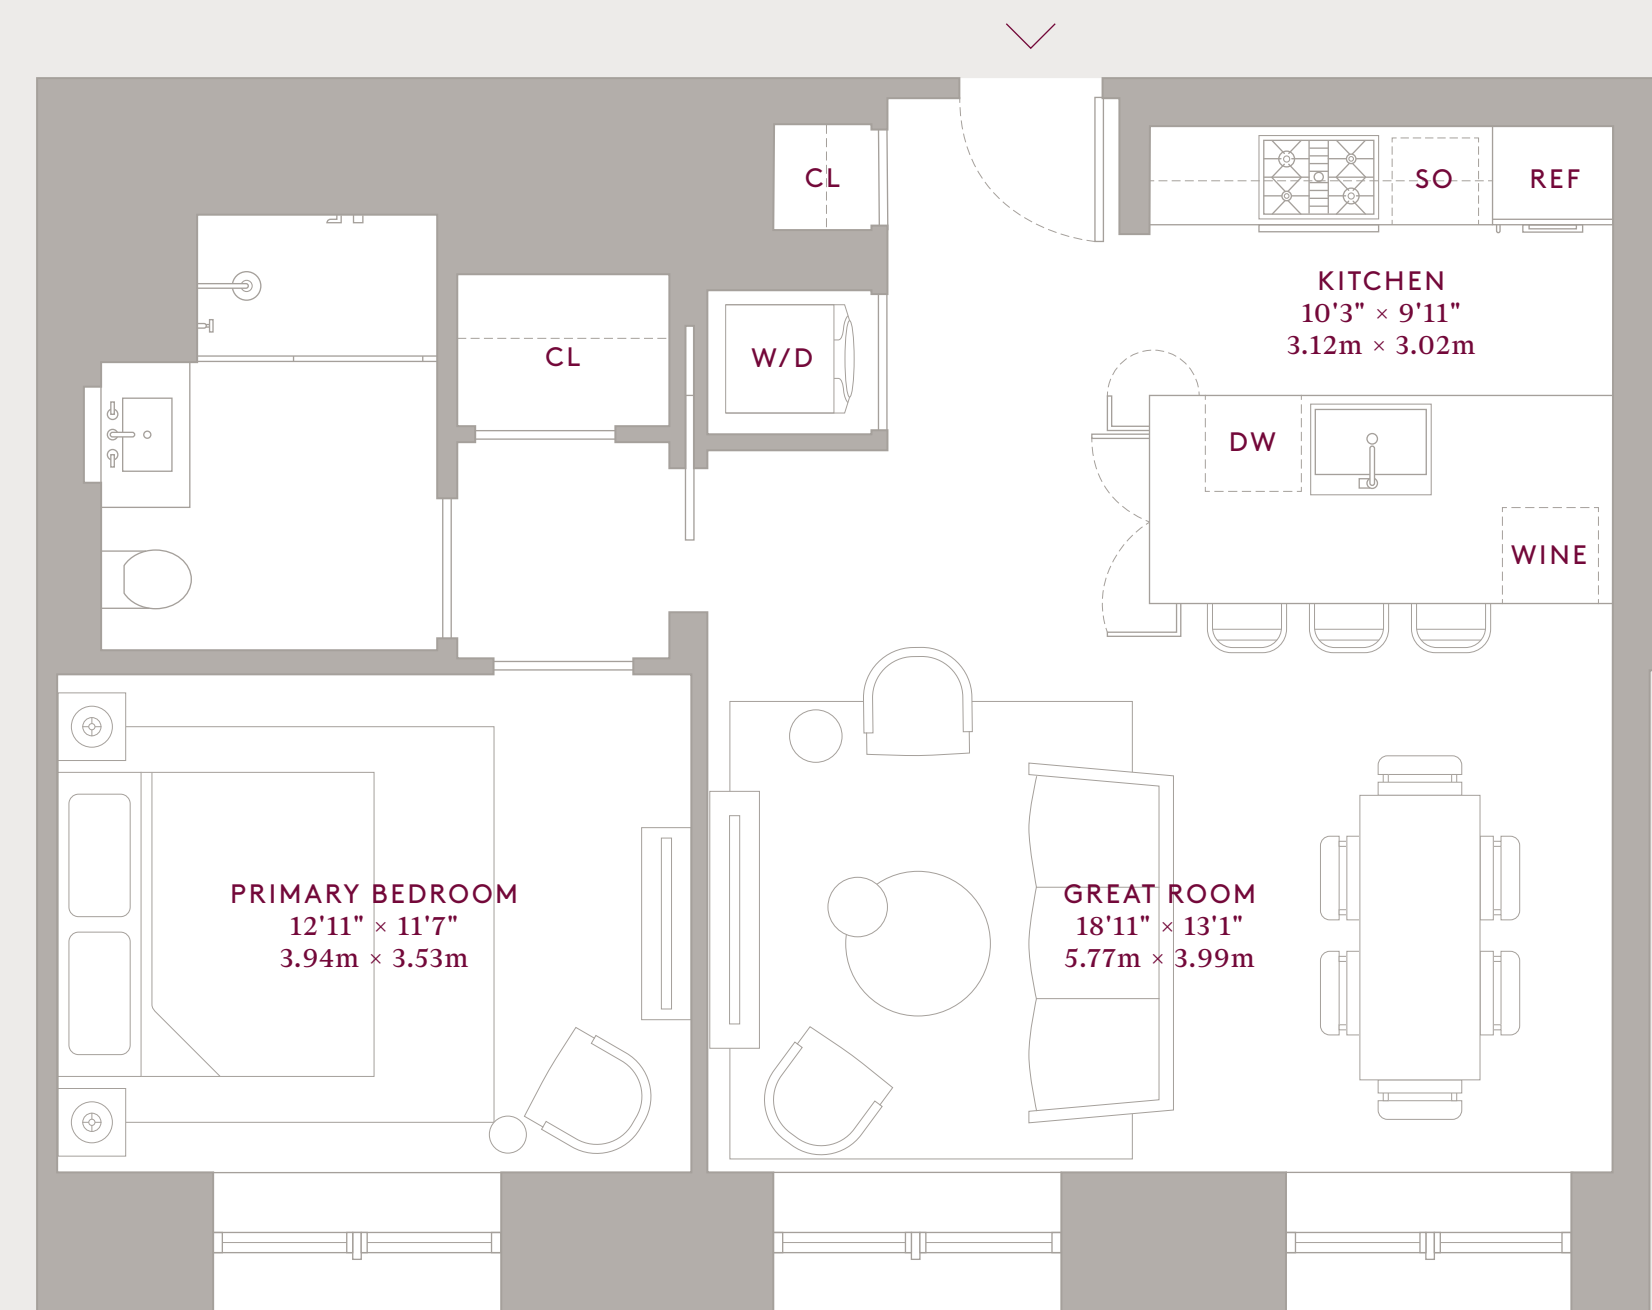

EAST 4F — 11F

1 Bedroom 1 Bathroom

INTERIOR AREA: 835 Ft²/78 M²

South Exposure
Entry Coat Closet
Kitchen featuring custom Olson Kundig designed Jackbox
Primary Bedroom Suite
Washer/Dryer

NOTES