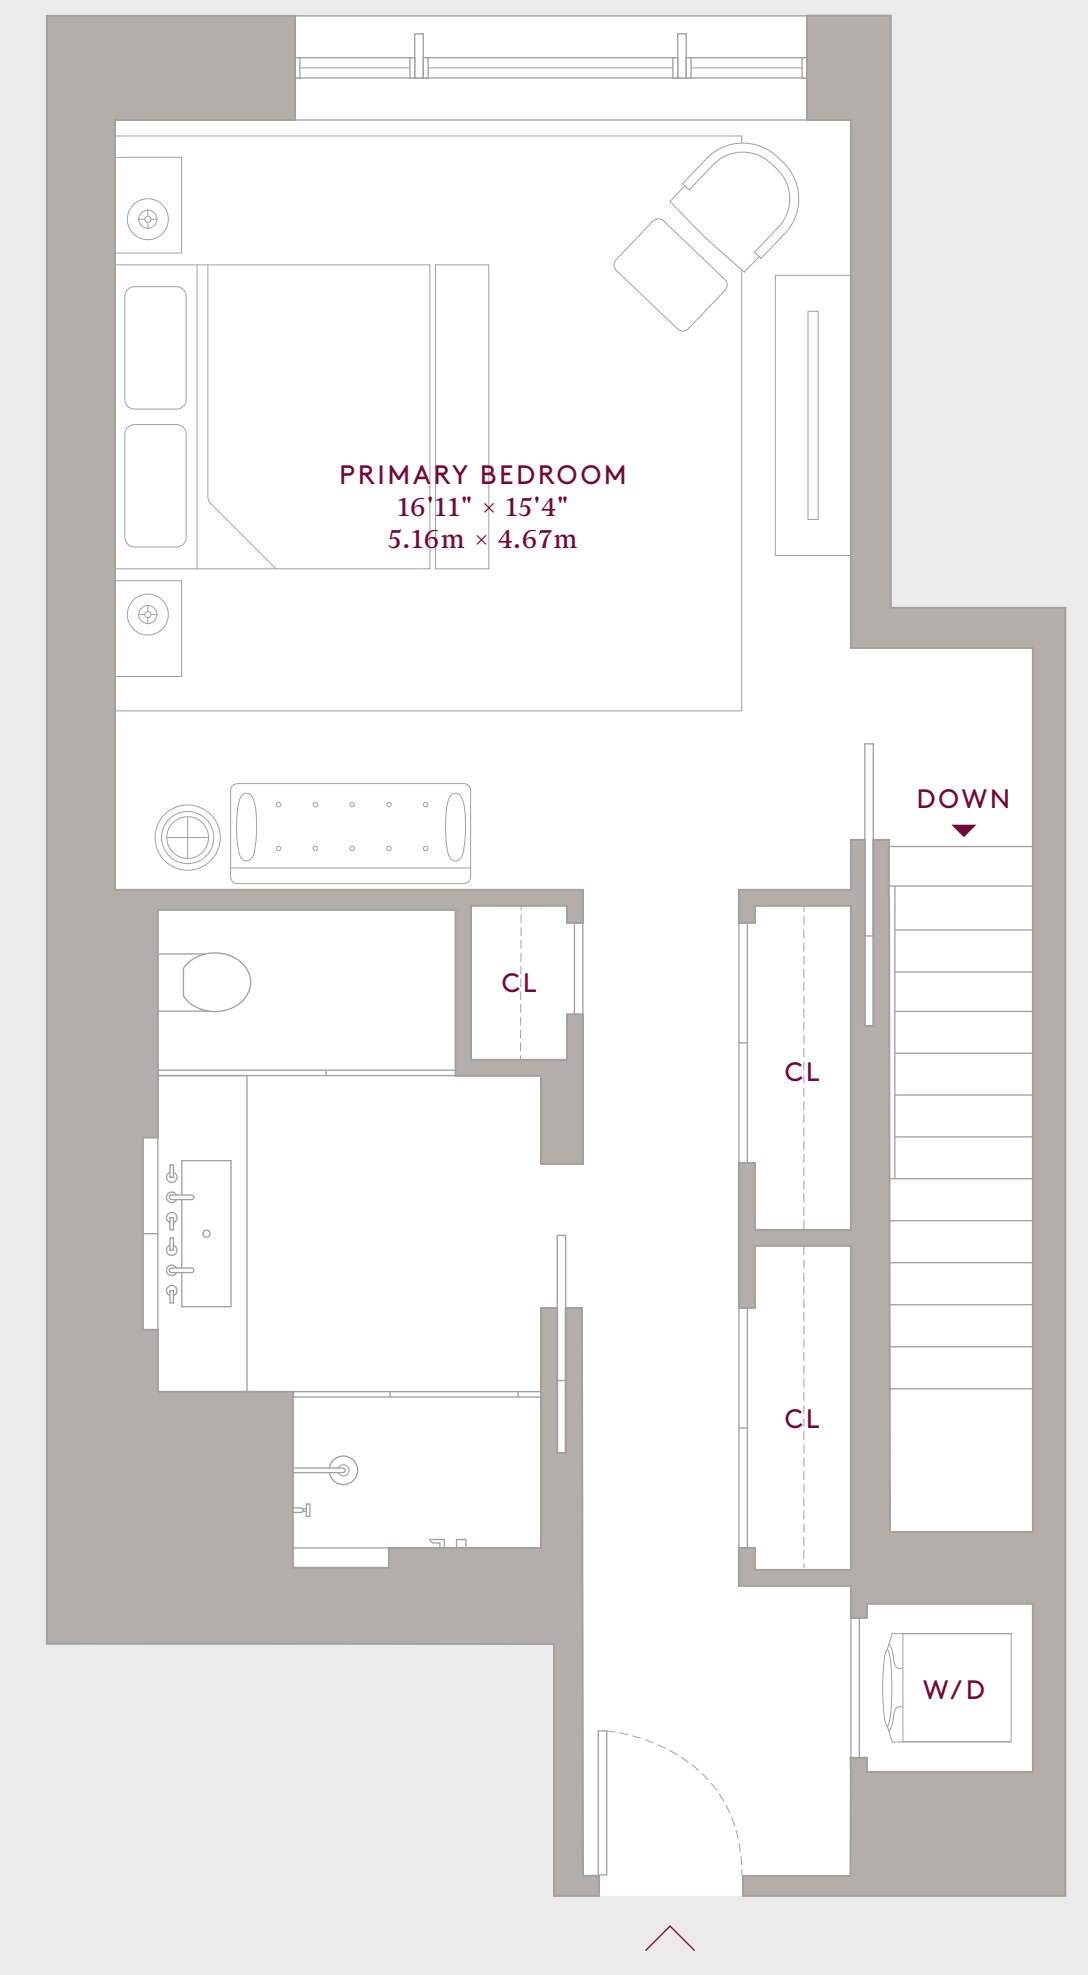

EAST 4A, 6A, 8A, 10A

2 Bedrooms 2 Bathrooms

INTERIOR AREA: 1,758 Ft²/163M²

- Duplex Residence
- North Exposure
- Entry Coat Closet
- Custom Olson Kundig designed Staircase
- Kitchen featuring custom Olson Kundig designed Jackbox
- Primary Bedroom Suite with Multiple Closets
- Washer/Dryer

LOWER FLOOR

UPPER FLOOR

NOTES