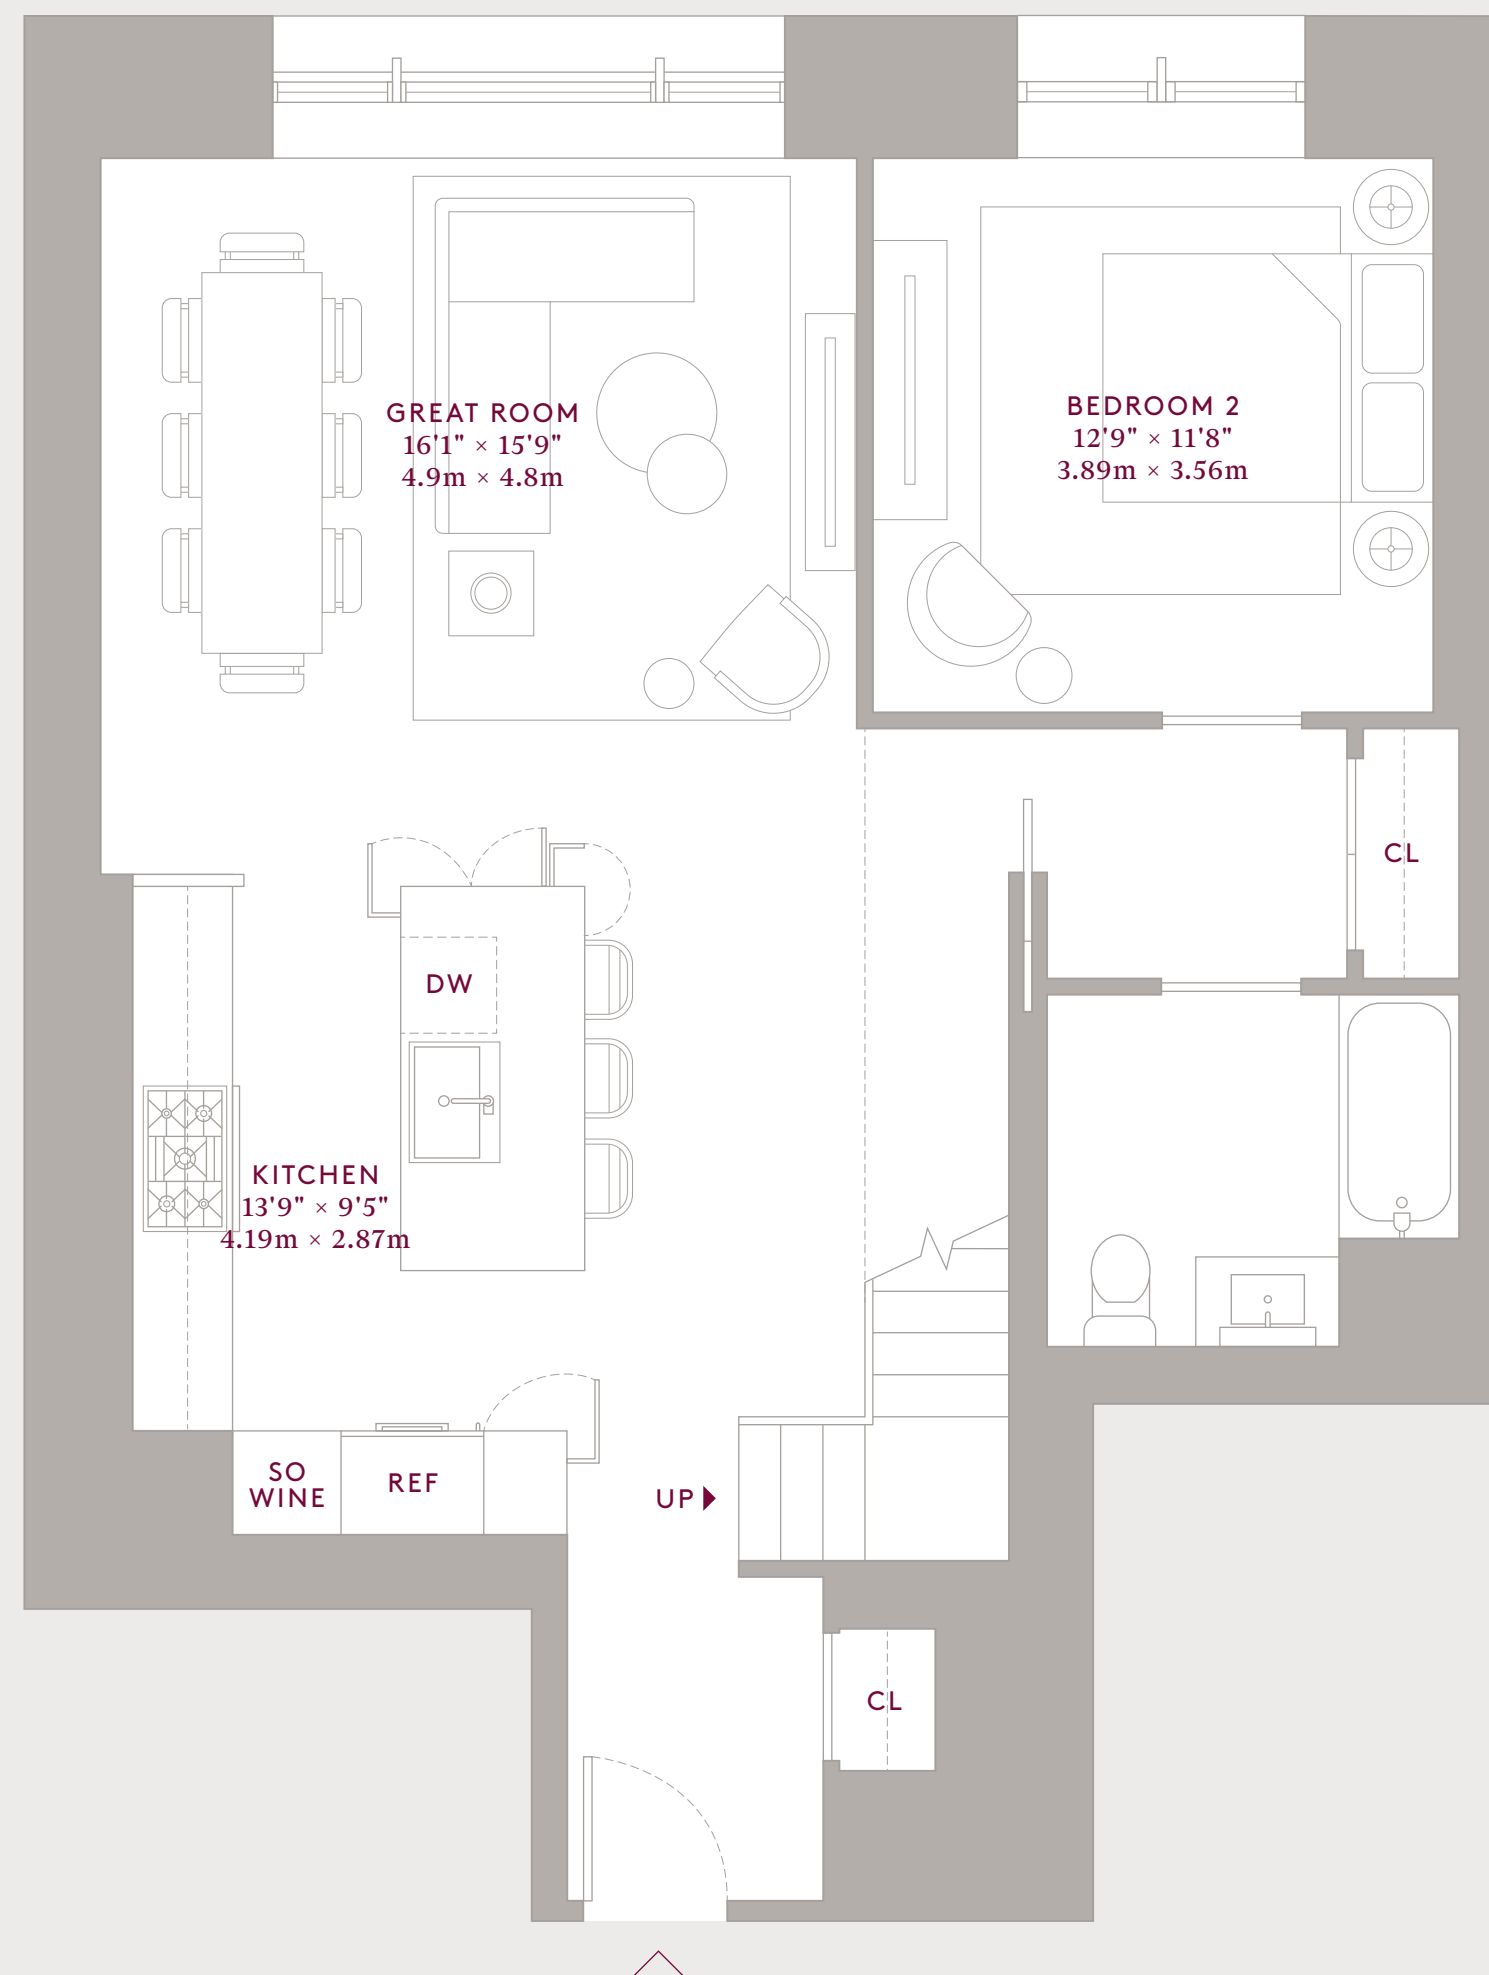

EAST 4A, 6A, 8A, 10A

2 Bedrooms 2 Bathrooms

INTERIOR AREA: 1,758 Ft²/163M²

- Duplex Residence
- North Exposure
- Entry Coat Closet
- Custom Olson Kundig designed Staircase
- Kitchen featuring custom Olson Kundig designed Jackbox
- Primary Bedroom Suite with Multiple Closets
- Washer/Dryer

LOWER FLOOR

UPPER FLOOR

NOTES