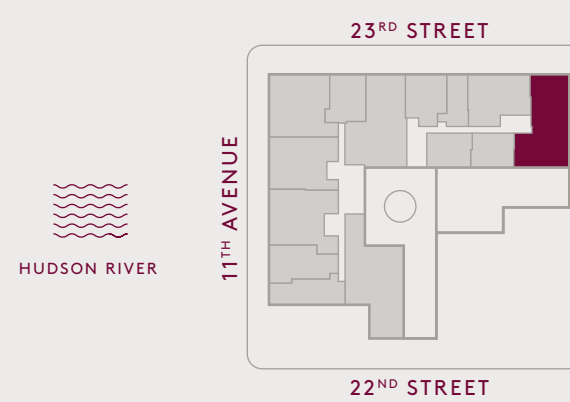

EAST 4D, 5D, 6D, 7D

3 Bedrooms 3 Bathrooms Powder Room

INTERIOR AREA: 2,305 Ft²/214 M²

North and South Exposures

Foyer with Coat Closet

28-foot Great Room

Kitchen featuring custom Olson Kundig designed Jackbox

Primary Bedroom Suite with Double Walk-in Closets

En-suite Bathrooms in Bedrooms 2 and 3

Washer/Dryer

NOTES

SCALE: 1/4" = 1'0"