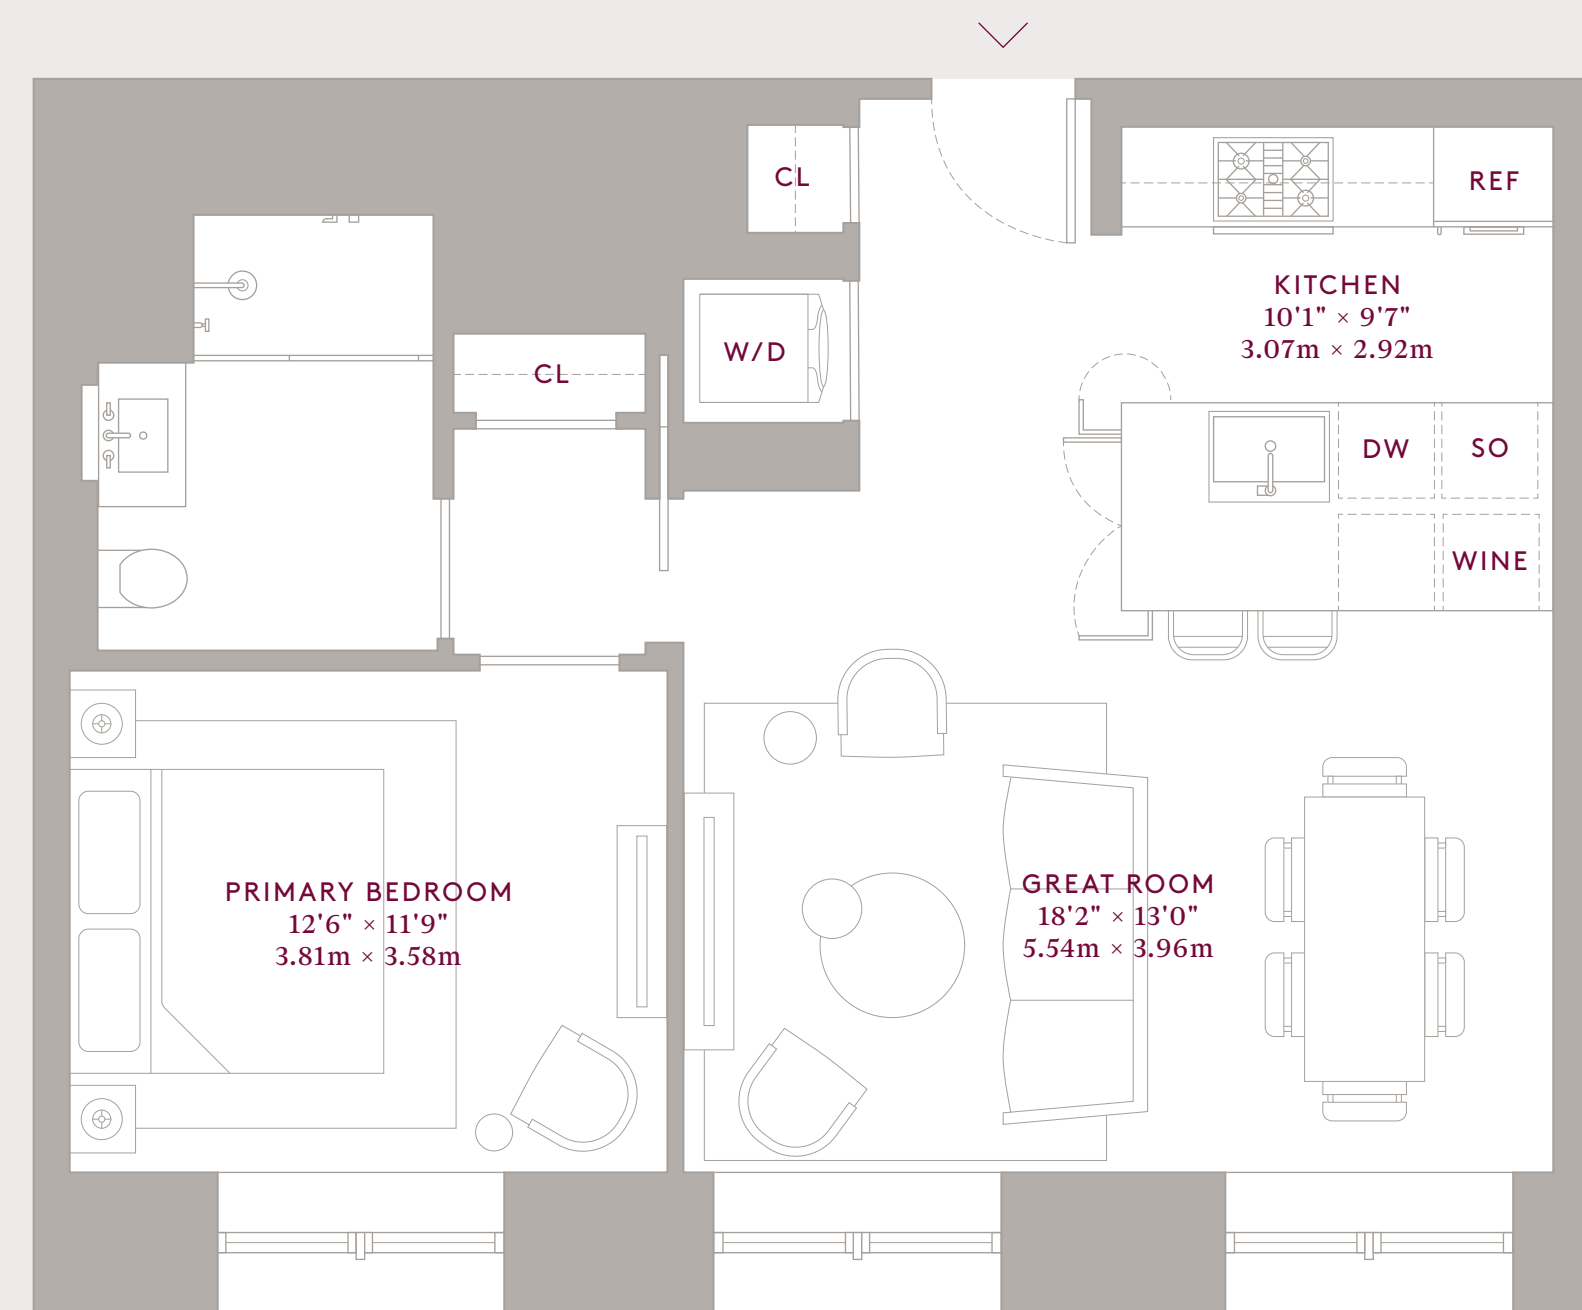

# EAST 4E — 11E

1 Bedroom 1 Bathroom

INTERIOR AREA: 786 Ft<sup>2</sup>/73 M<sup>2</sup>

- South Exposure
- Entry Coat Closet
- Kitchen featuring custom Olson Kundig designed Jackbox
- Primary Bedroom Suite
- Washer/Dryer