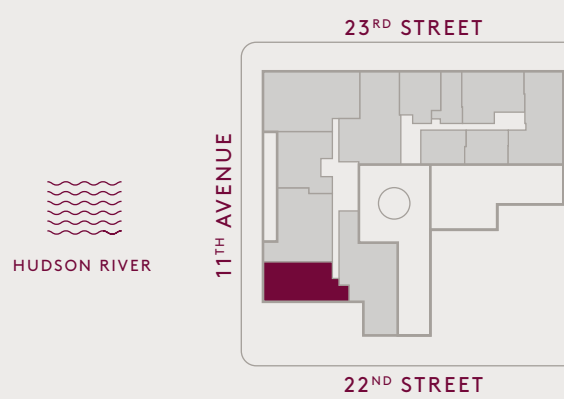

WEST 9E, 10E

2 Bedrooms 2 Bathrooms Powder Room

INTERIOR AREA: 1,725 Ft²/160 M²

- South and West Exposures
- Hudson River Views
- Entry Foyer with Multiple Closets
- Corner Great Room
- Kitchen featuring custom Olson Kundig designed Jackbox
- Primary Bedroom Suite with Walk-in Closet
- En-suite Bathroom in Bedroom 2
- Washer/Dryer

NOTES

* LOT LINE WINDOW