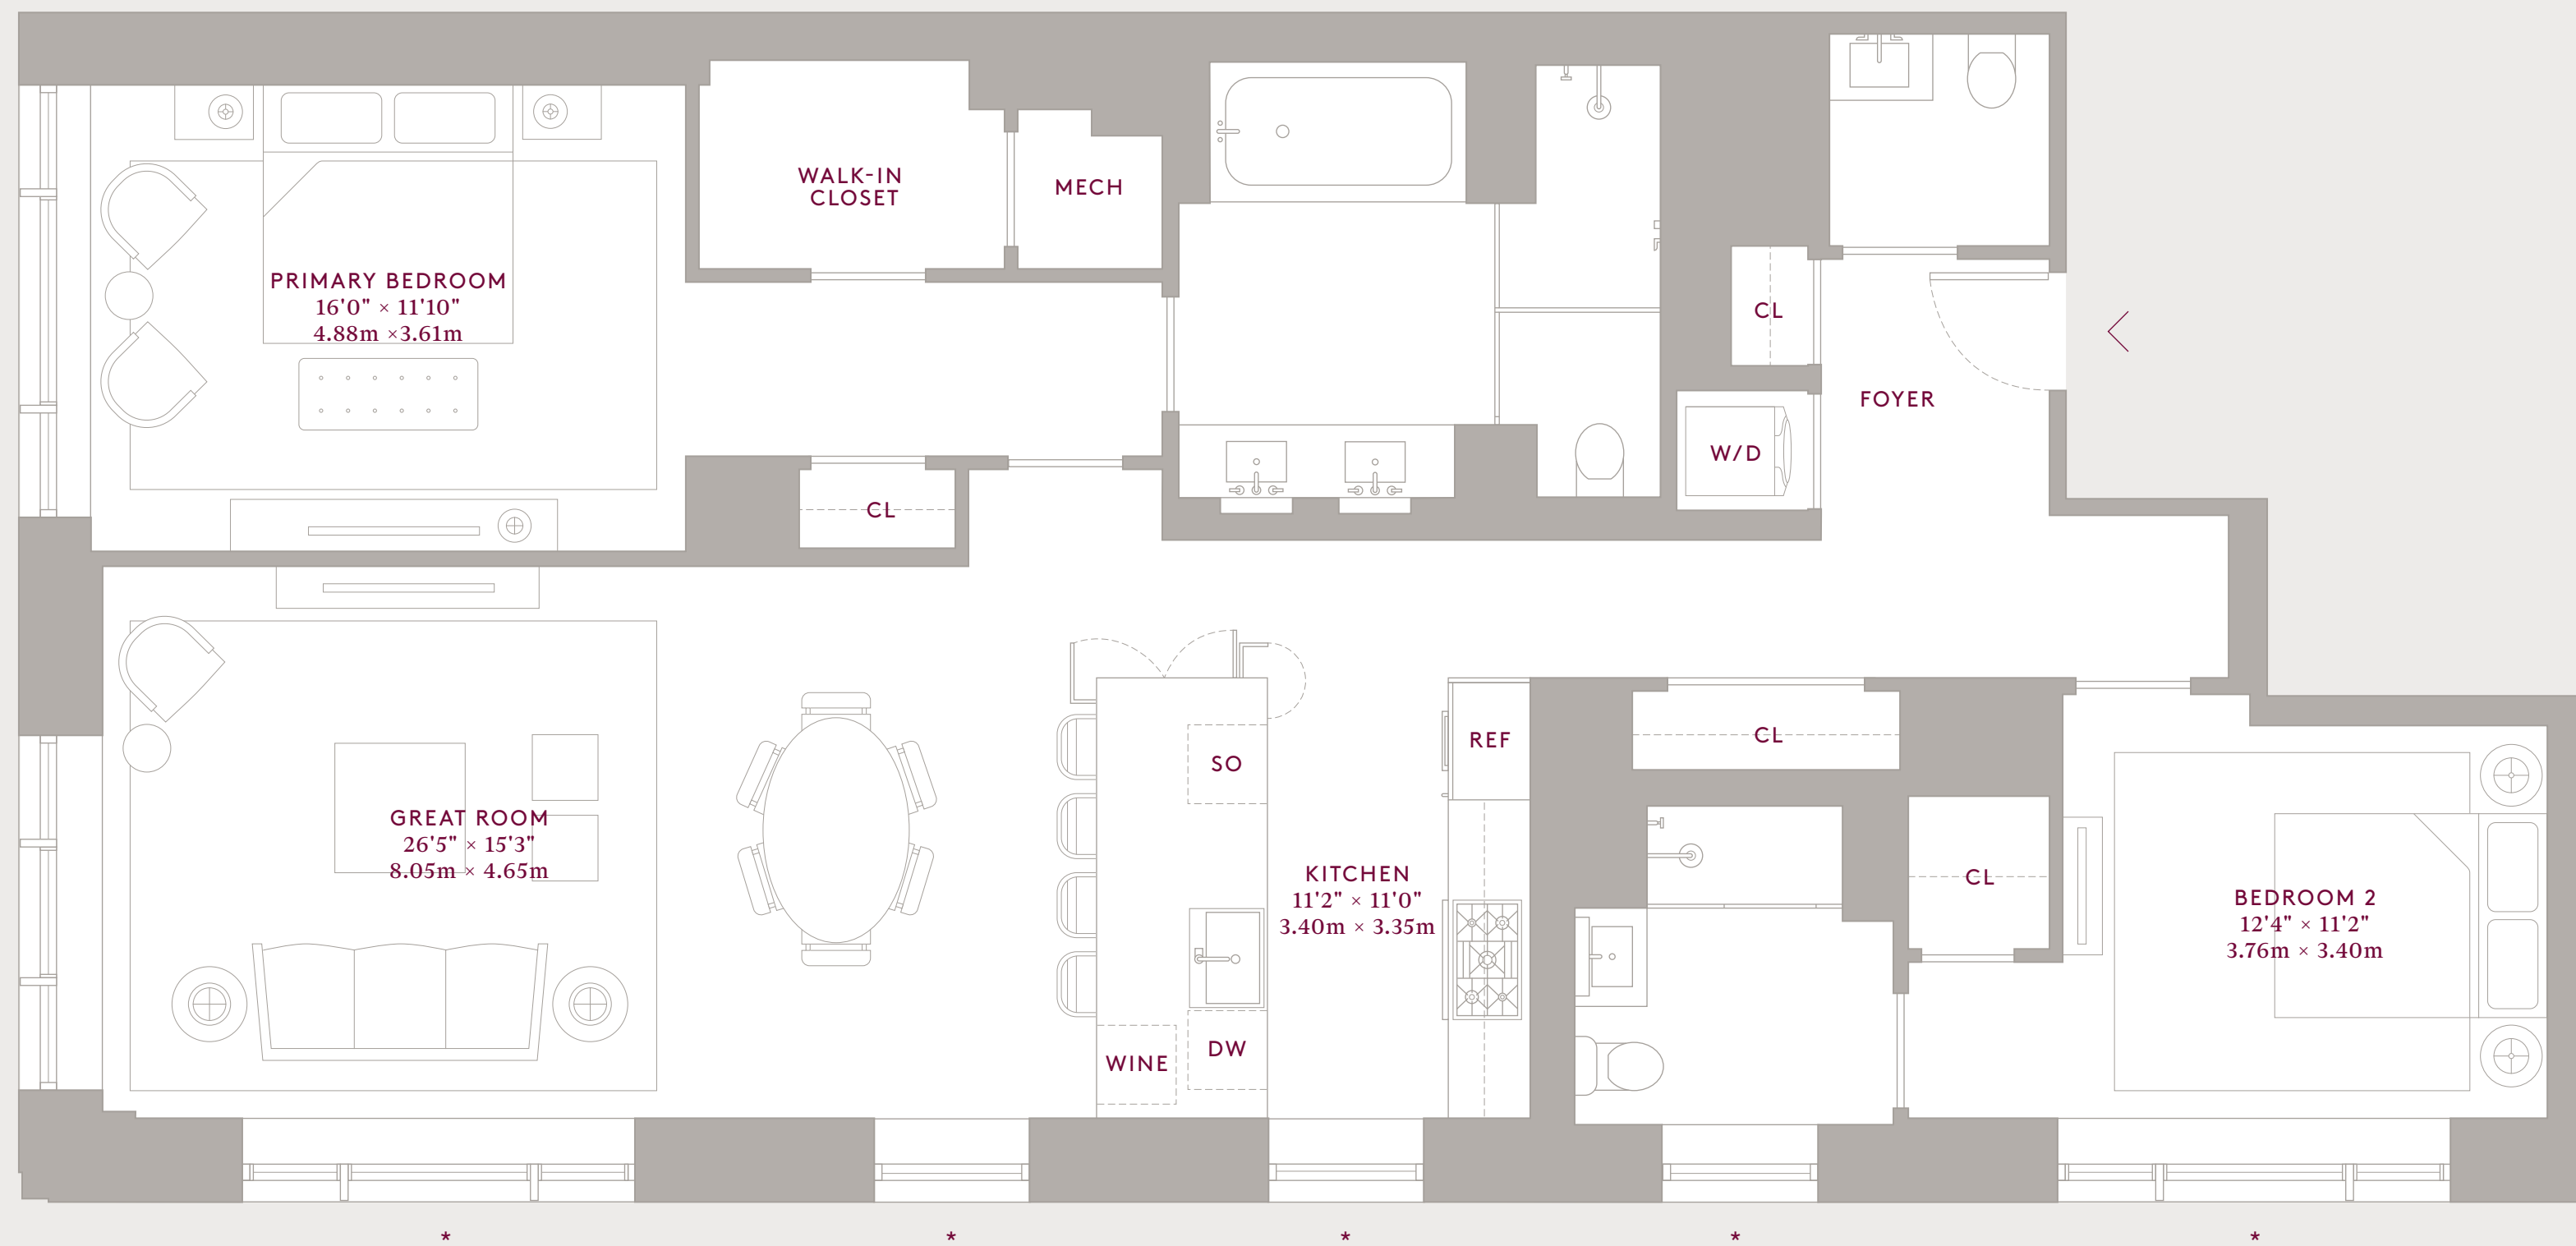

WEST 9E, 10E

2 Bedrooms 2 Bathrooms Powder Room

INTERIOR AREA: 1,725 Ft²/160 M²

- South and West Exposures
- Hudson River Views
- Entry Foyer with Multiple Closets
- Corner Great Room
- Kitchen featuring custom Olson Kundig designed Jackbox
- Primary Bedroom Suite with Walk-in Closet
- En-suite Bathroom in Bedroom 2
- Washer/Dryer

NOTES

* LOT LINE WINDOW