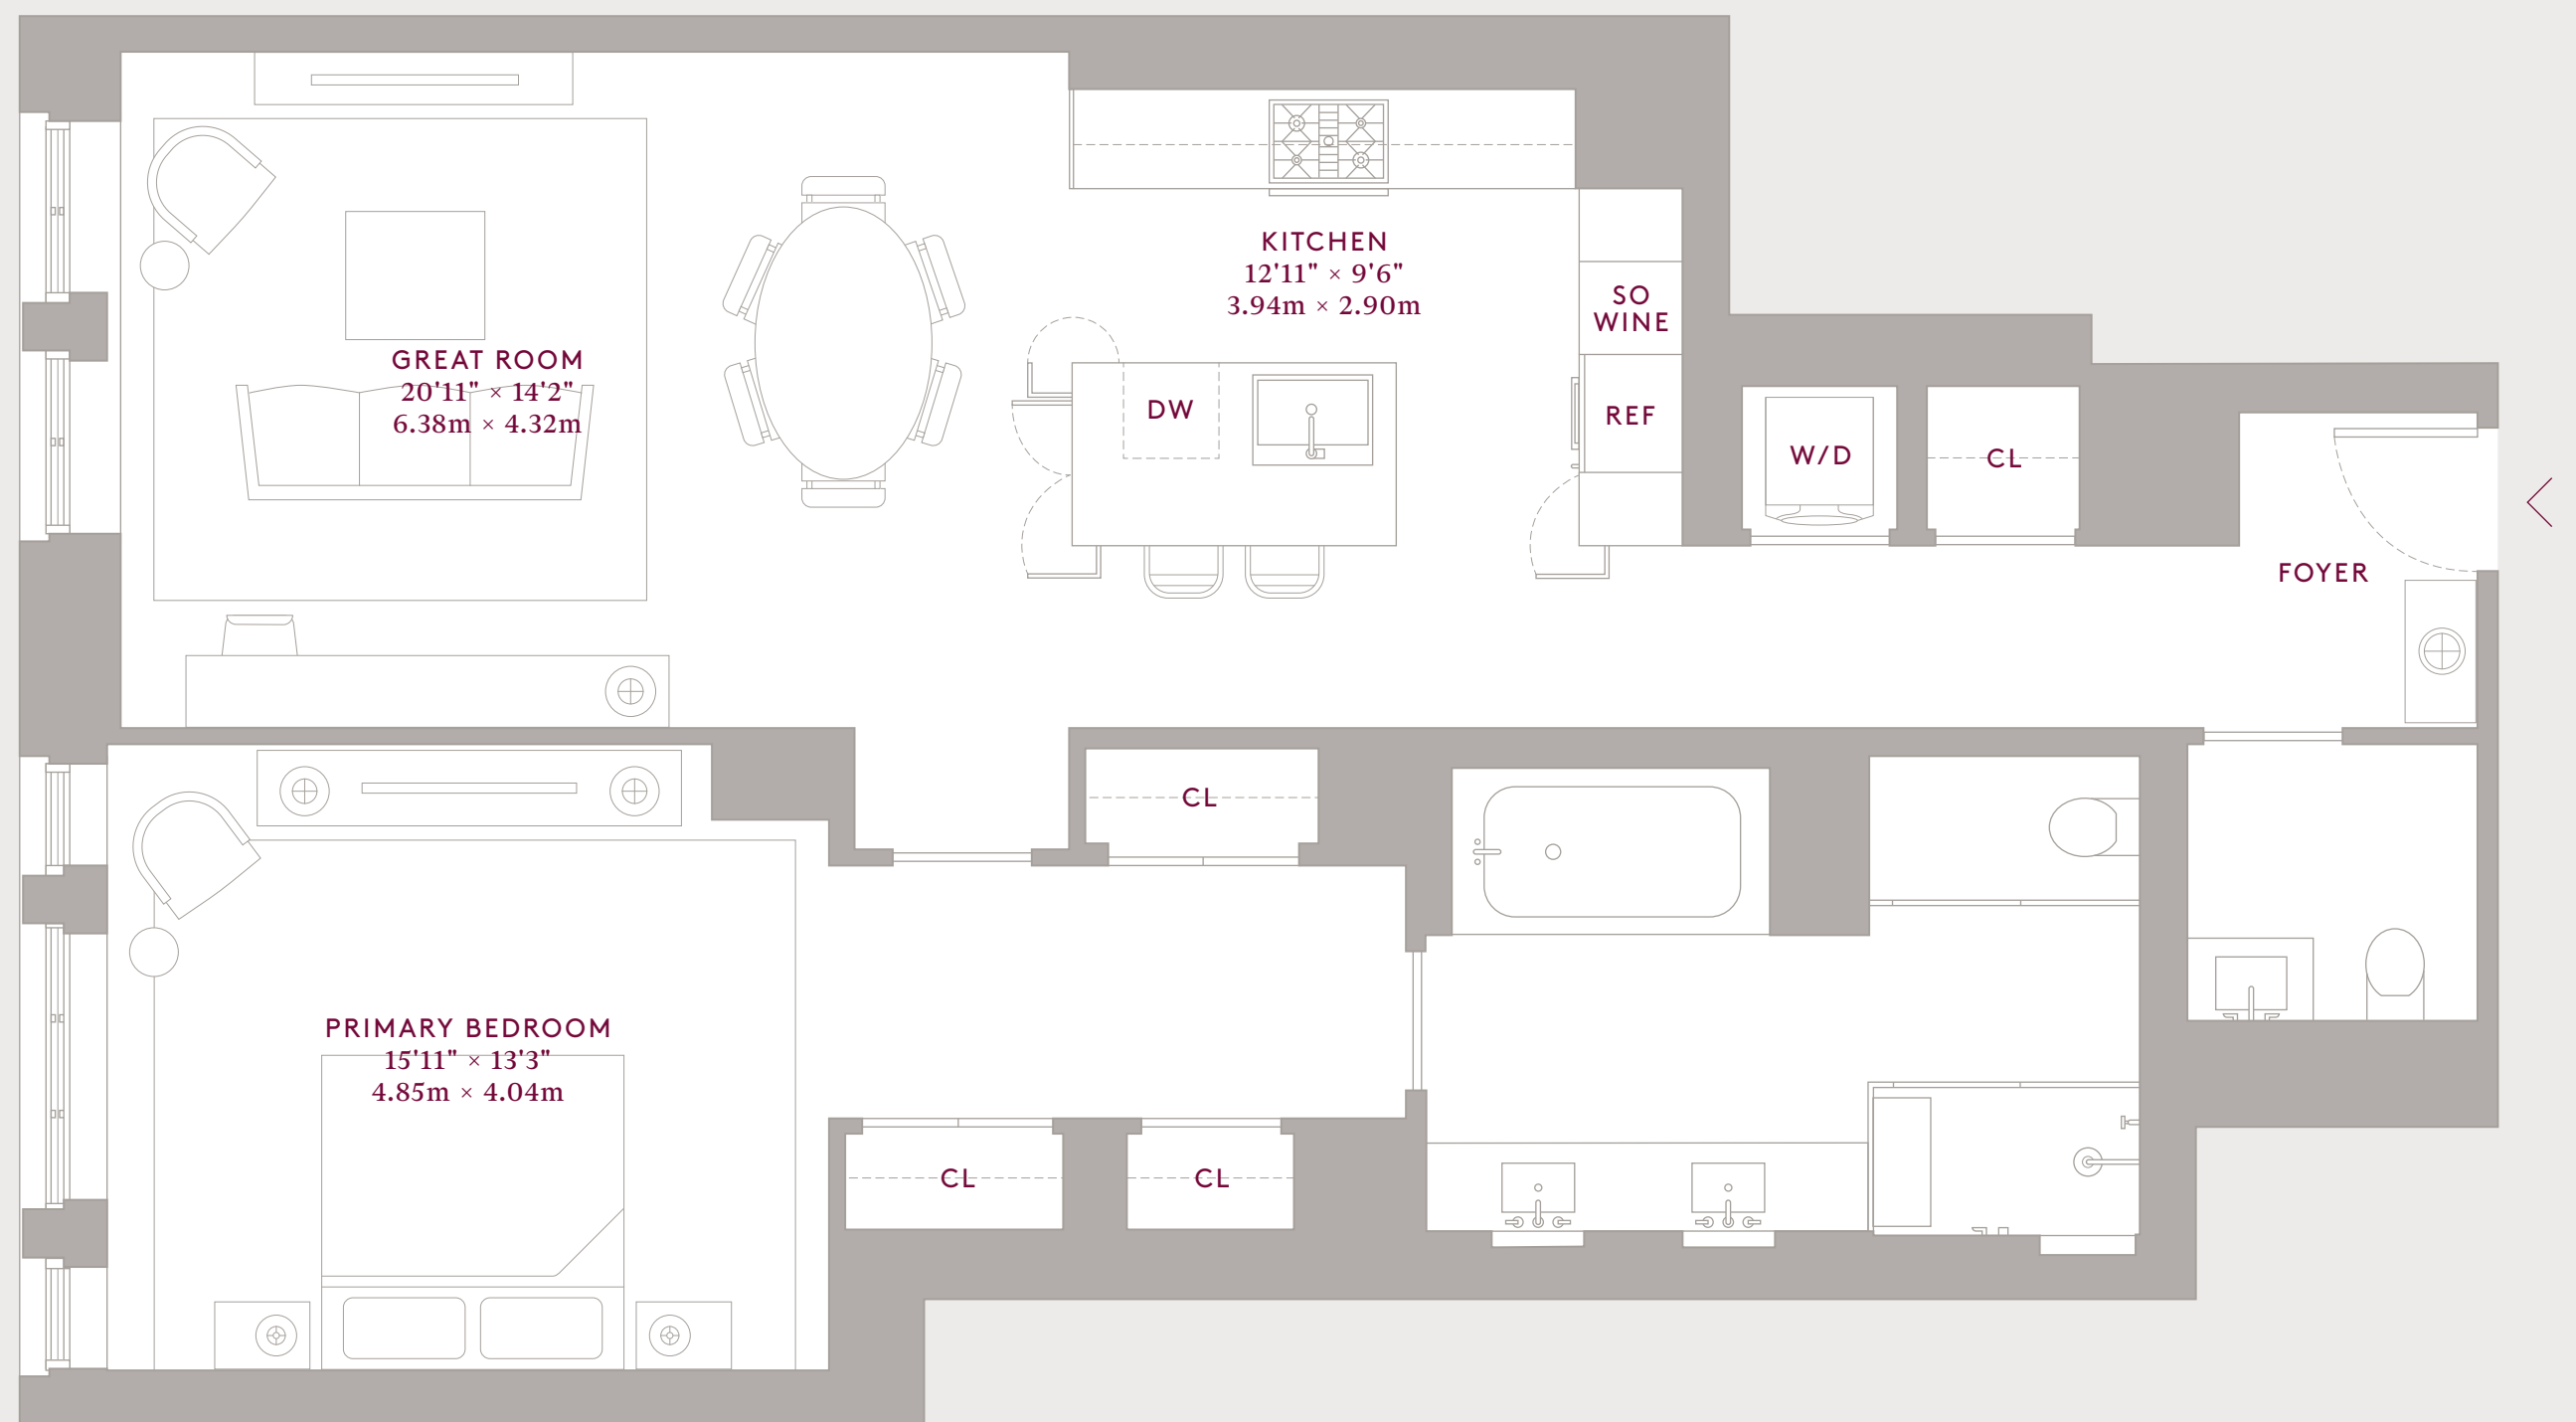

WEST 3F

1 Bedroom 1 Bathrooms Powder Room

INTERIOR AREA: 1,242 Ft² / 115 M²

West Exposure

Entry Foyer with Coat Closet

Kitchen featuring custom Olson Kundig designed Jackbox

Primary Bedroom Suite with Multiple Closets

Washer / Dryer

NOTES