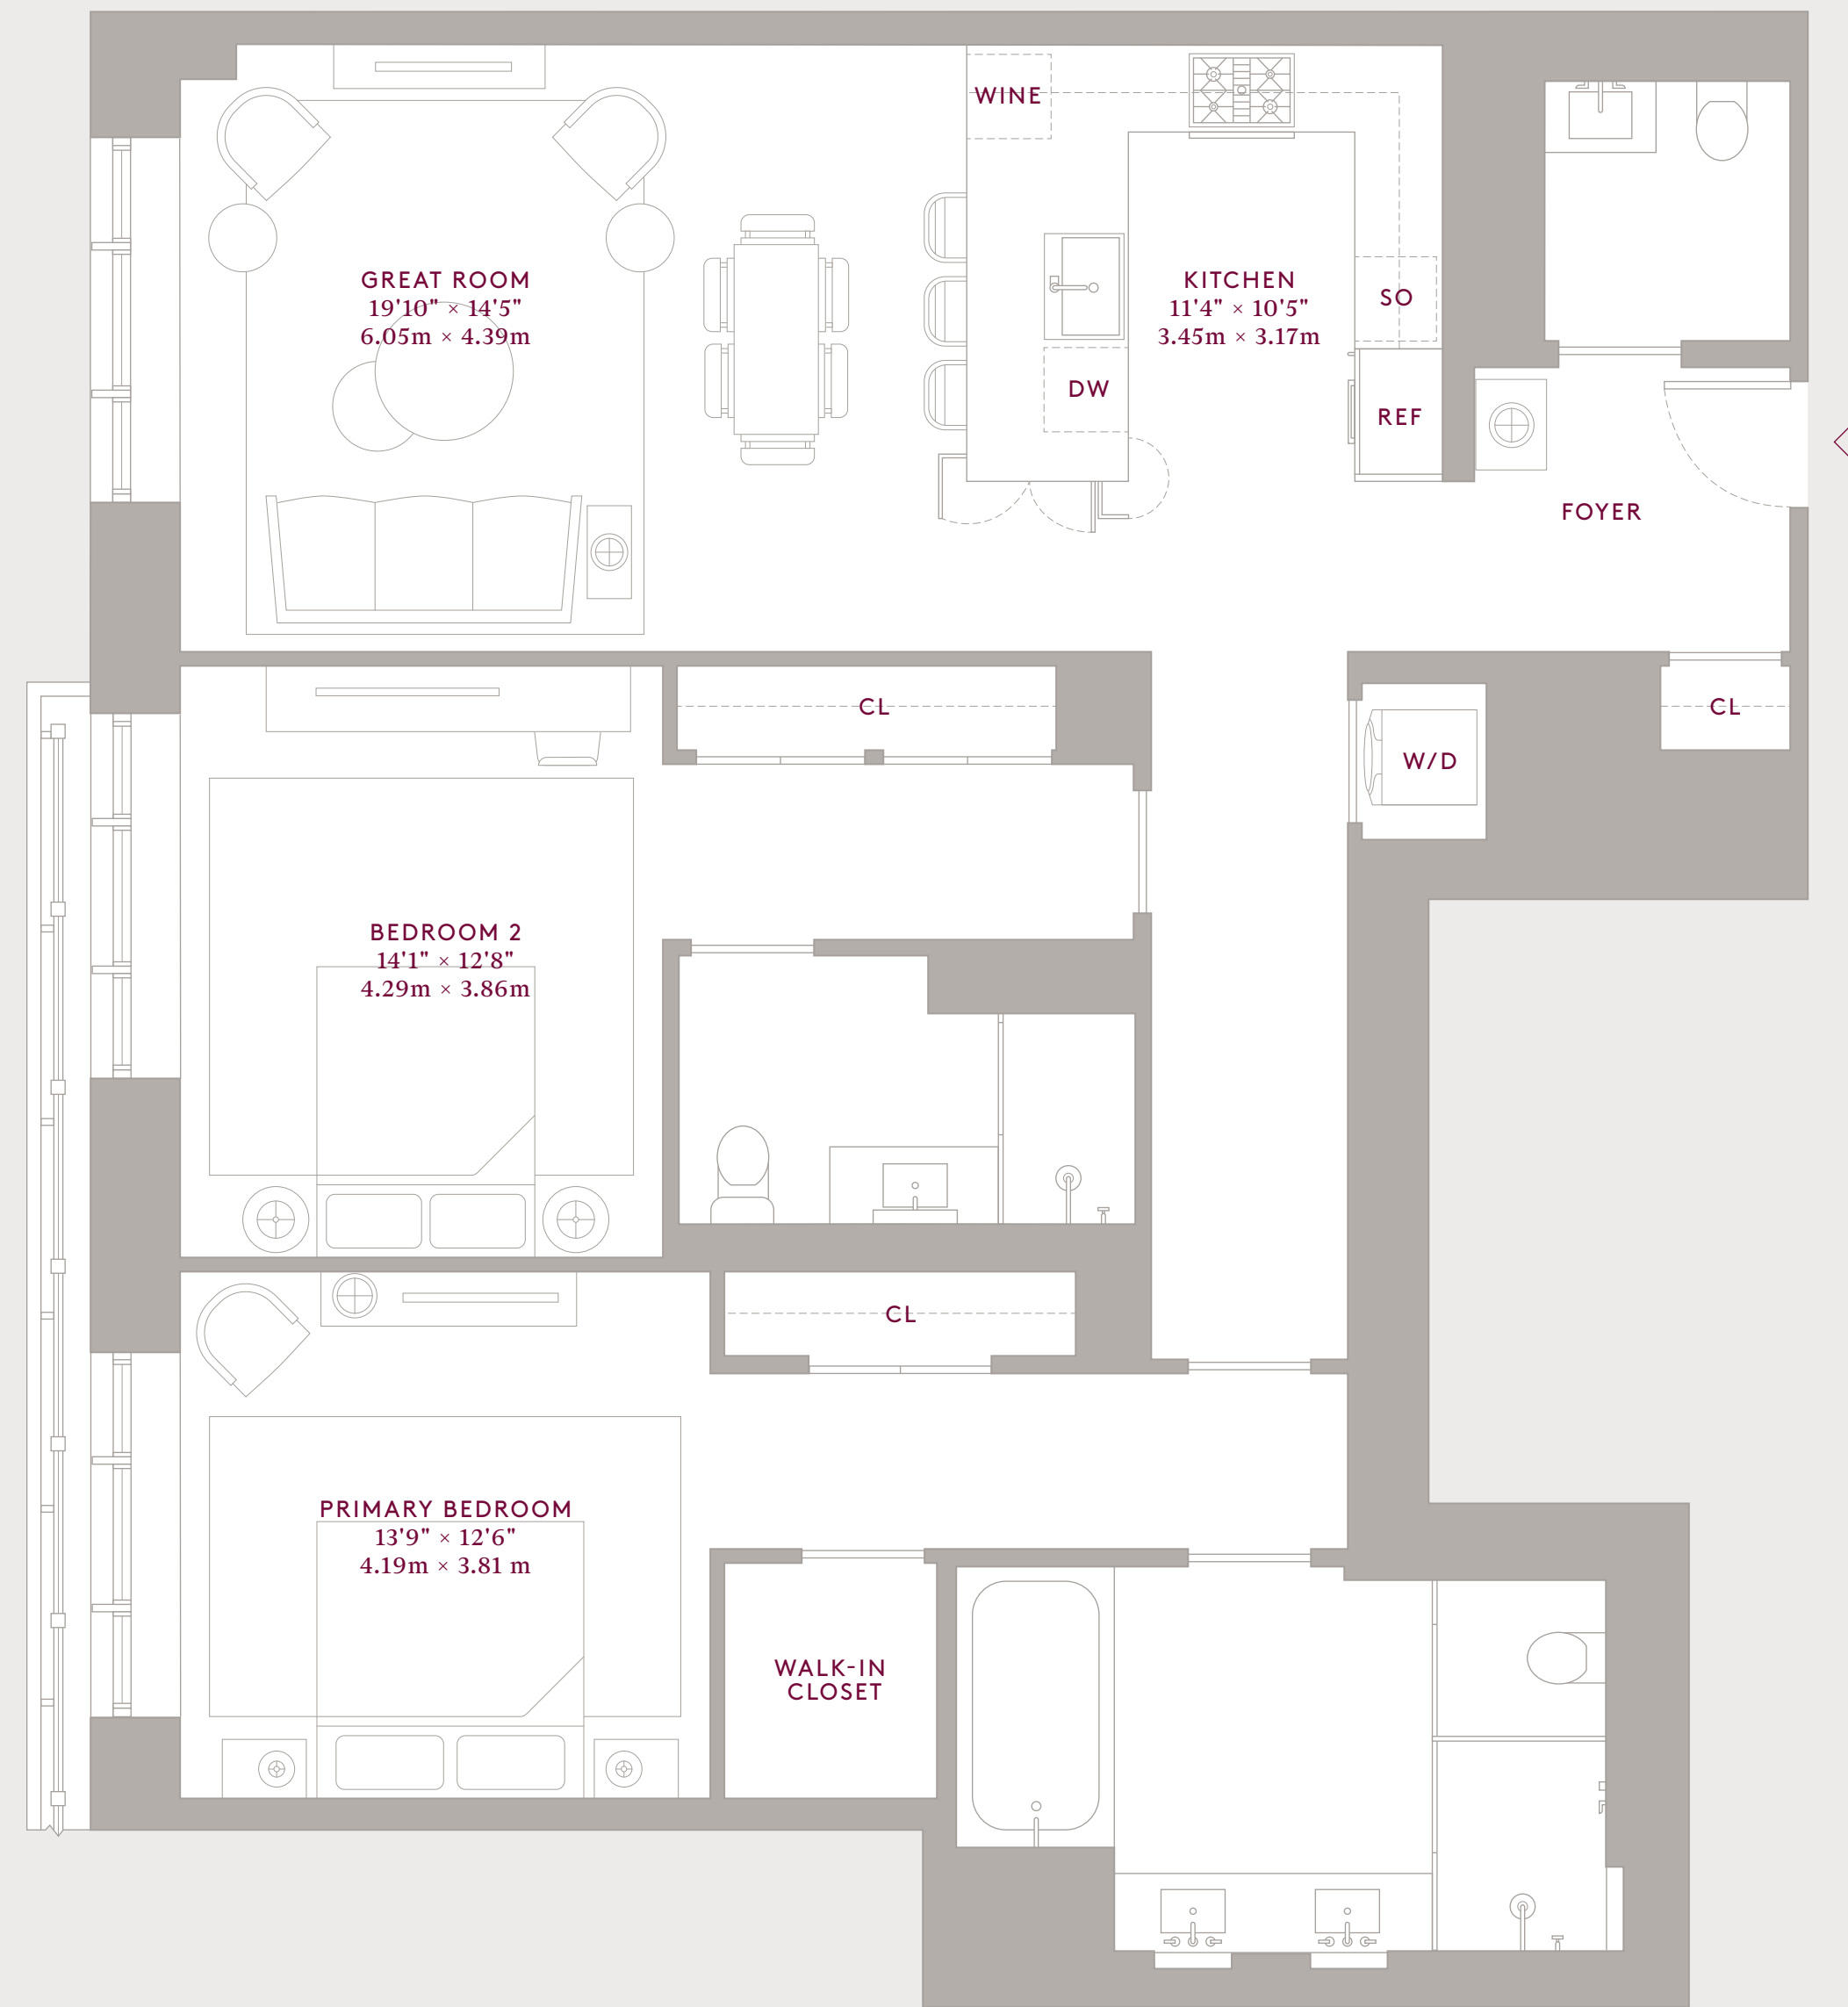

WEST 9C, 10C

2 Bedrooms 2 Bathrooms Powder Room

INTERIOR AREA: 1,694 Ft²/157 M²

- West Exposure
- Hudson River Views
- Entry Foyer with Coat Closet
- Kitchen featuring custom Olson Kundig designed Jackbox
- Primary Bedroom Suite with Walk-in Closet
- En-suite Bathroom in Bedroom 2
- Washer/Dryer

JULIET BALCONY
WEST 9C

NOTES