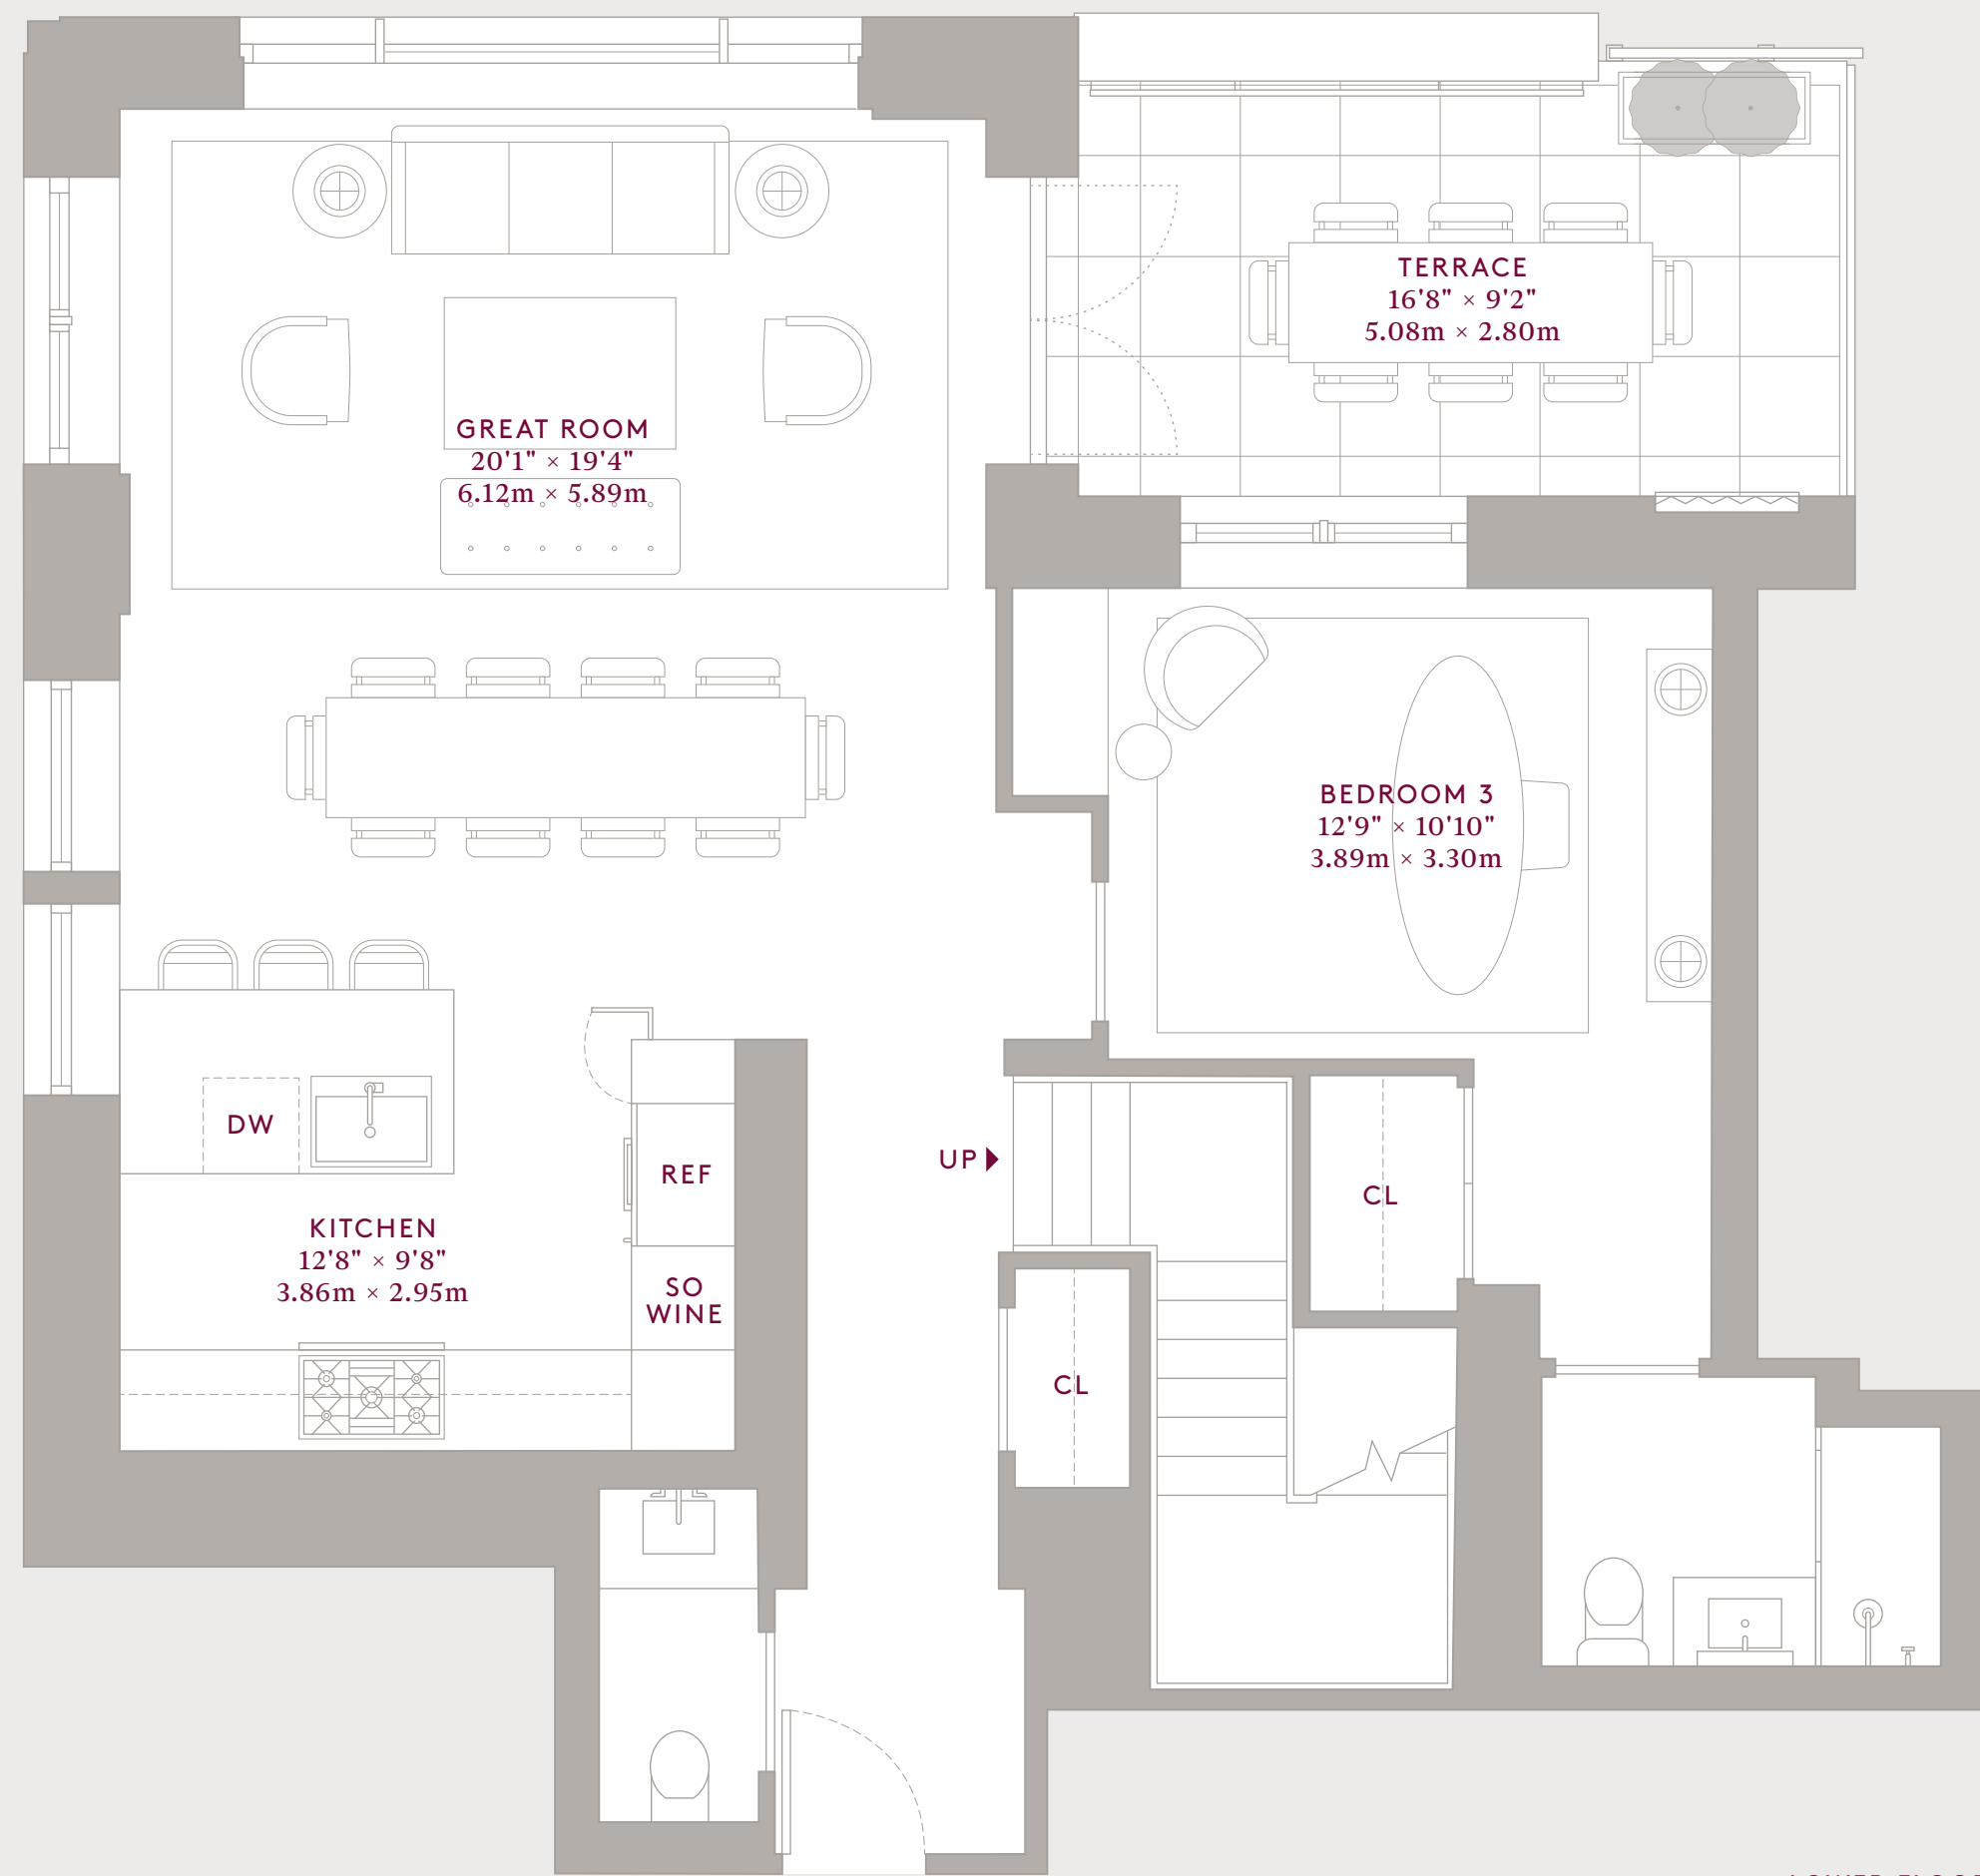

EAST 12A

3 Bedrooms 3 Bathrooms Powder Room

INTERIOR AREA: 2,476 Ft² / 230 M²
 TERRACE AREA: 166 Ft² / 15 M²

- Duplex Residence
- North, East and West Exposures
- Hudson River Views
- Private Terrace
- Entry with Coat Closet
- 20-foot Corner Great Room
- Custom Olson Kundig designed Staircase
- Kitchen featuring custom Olson Kundig designed Jackbox
- Primary Bedroom Suite with Multiple Closets
- En-suite Bathrooms in Bedrooms 2 and 3
- Washer/Dryer

LOWER FLOOR

UPPER FLOOR

NOTES