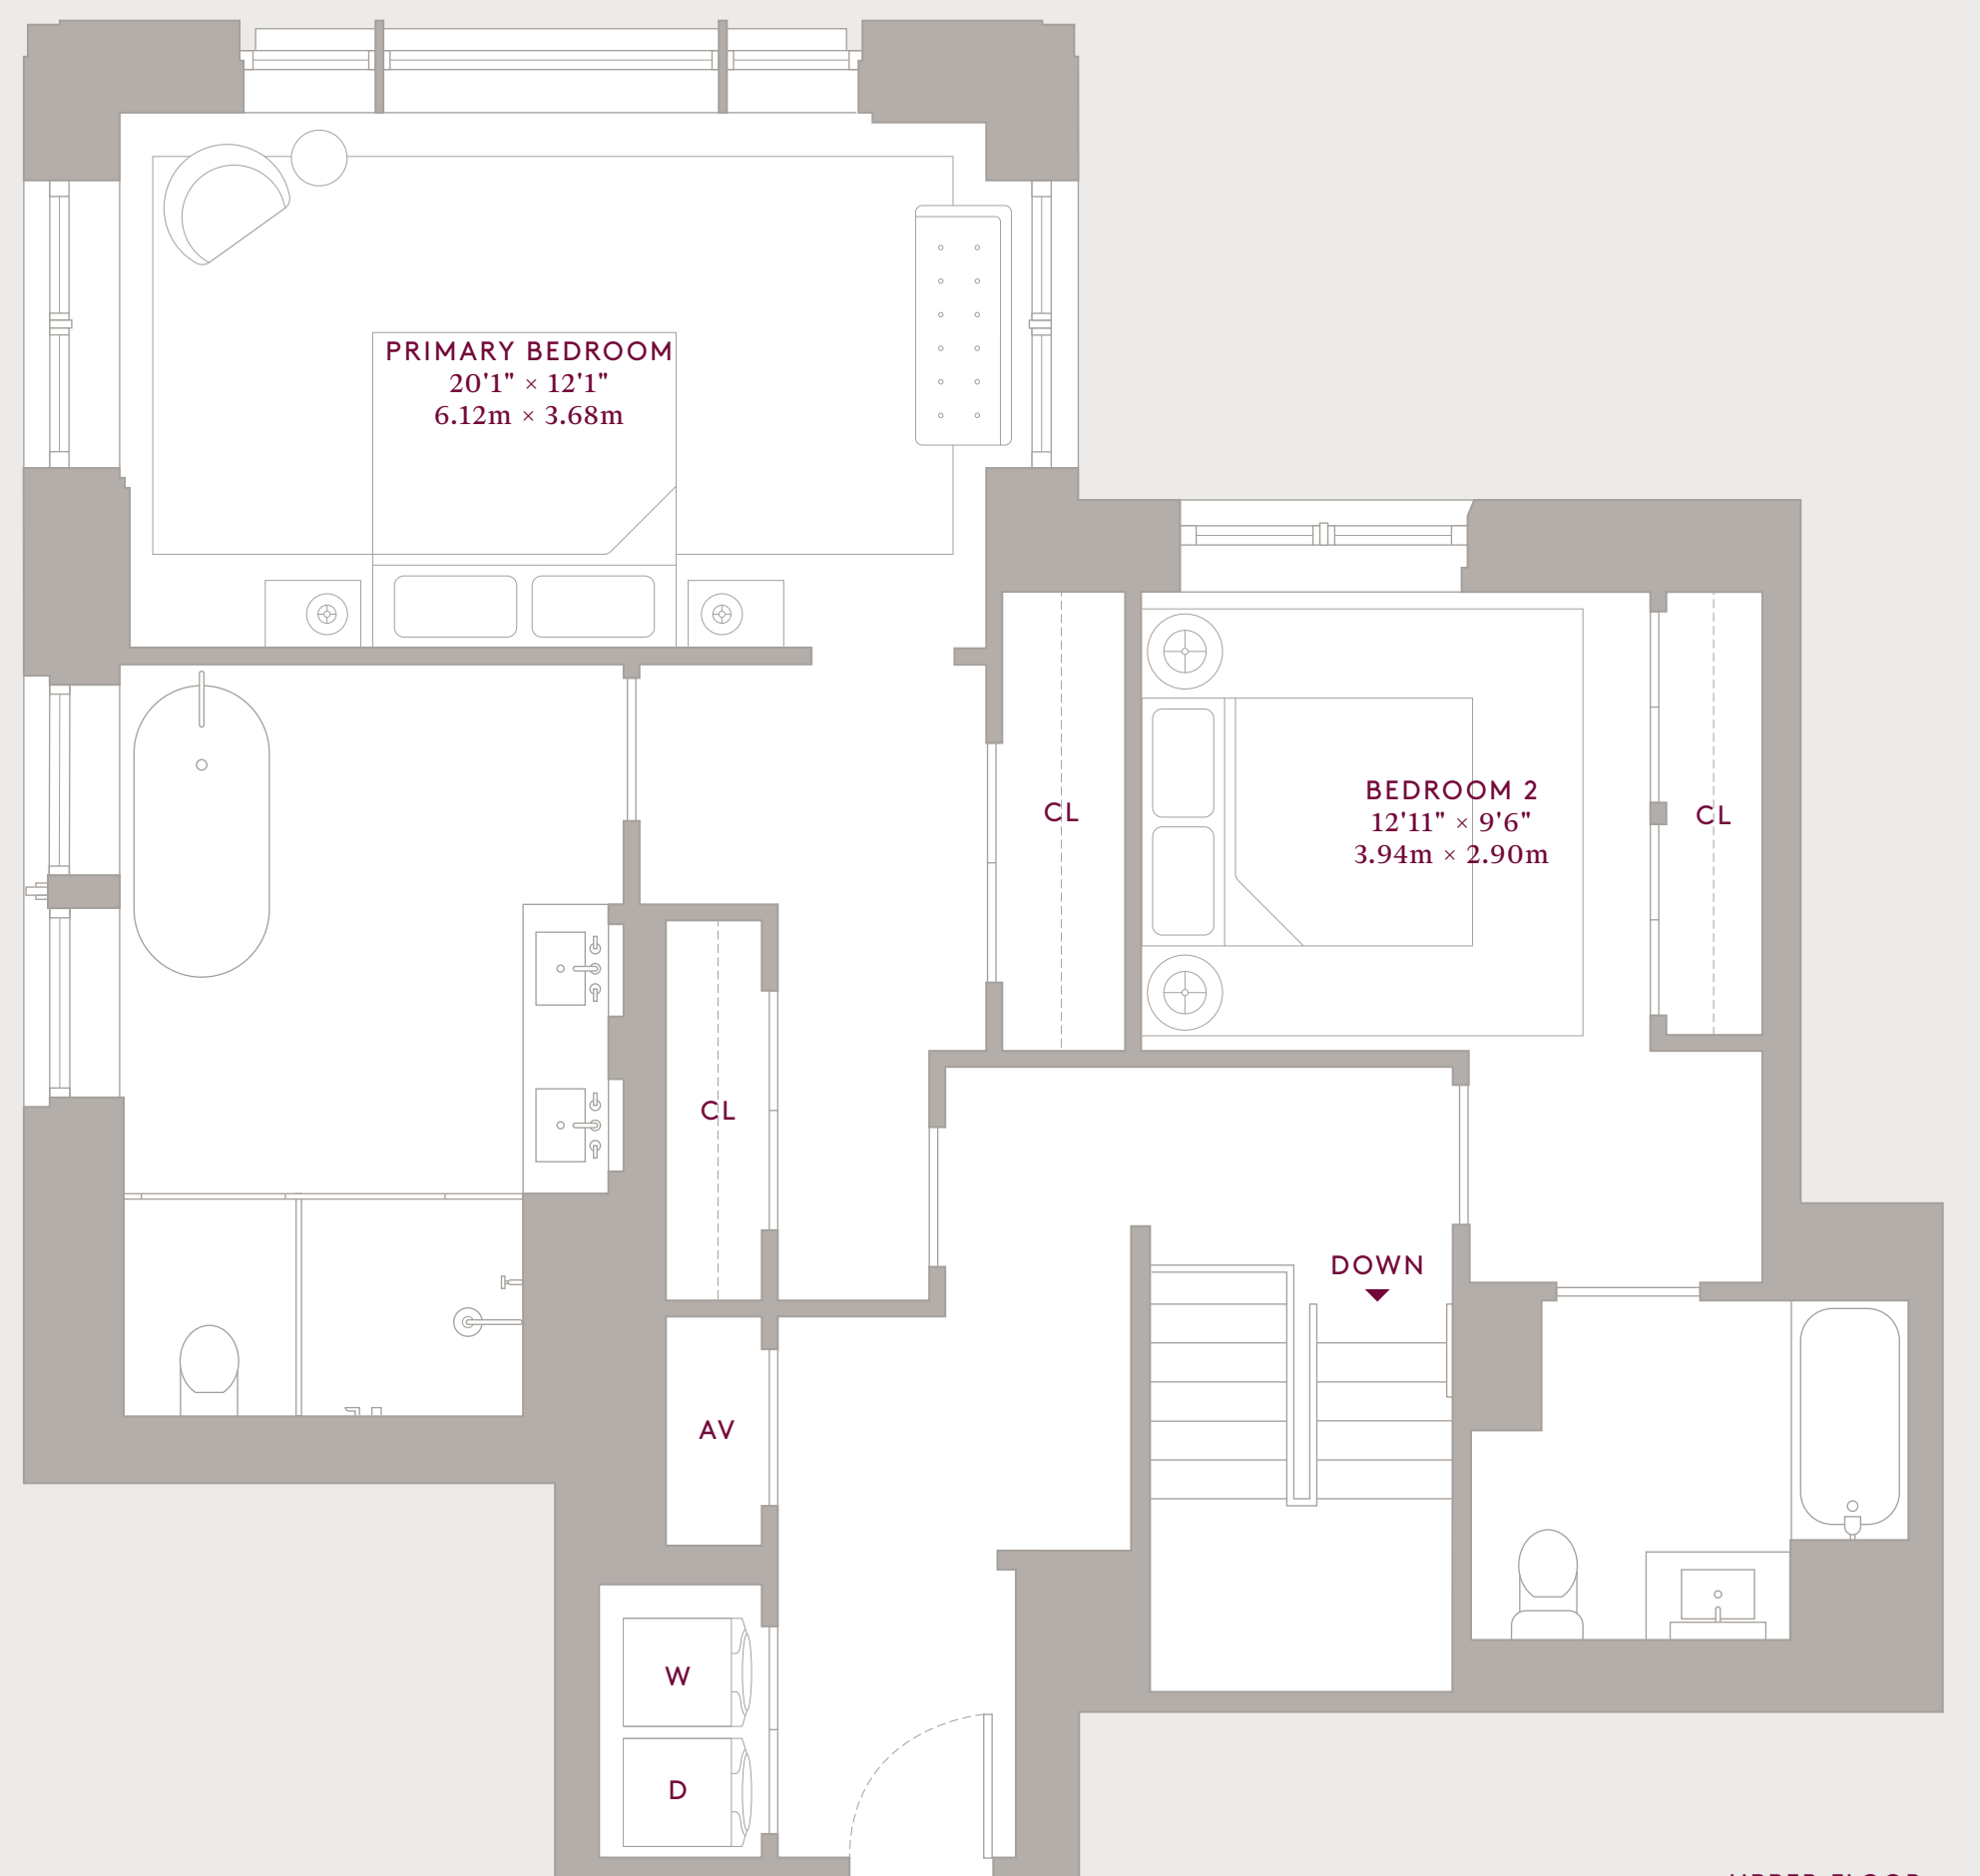

EAST 12A

3 Bedrooms 3 Bathrooms Powder Room

INTERIOR AREA: 2,476 Ft² / 230 M²
 TERRACE AREA: 166 Ft² / 15 M²

- Duplex Residence
- North, East and West Exposures
- Hudson River Views
- Private Terrace
- Entry with Coat Closet
- 20-foot Corner Great Room
- Custom Olson Kundig designed Staircase
- Kitchen featuring custom Olson Kundig designed Jackbox
- Primary Bedroom Suite with Multiple Closets
- En-suite Bathrooms in Bedrooms 2 and 3
- Washer/Dryer

LOWER FLOOR

UPPER FLOOR

NOTES