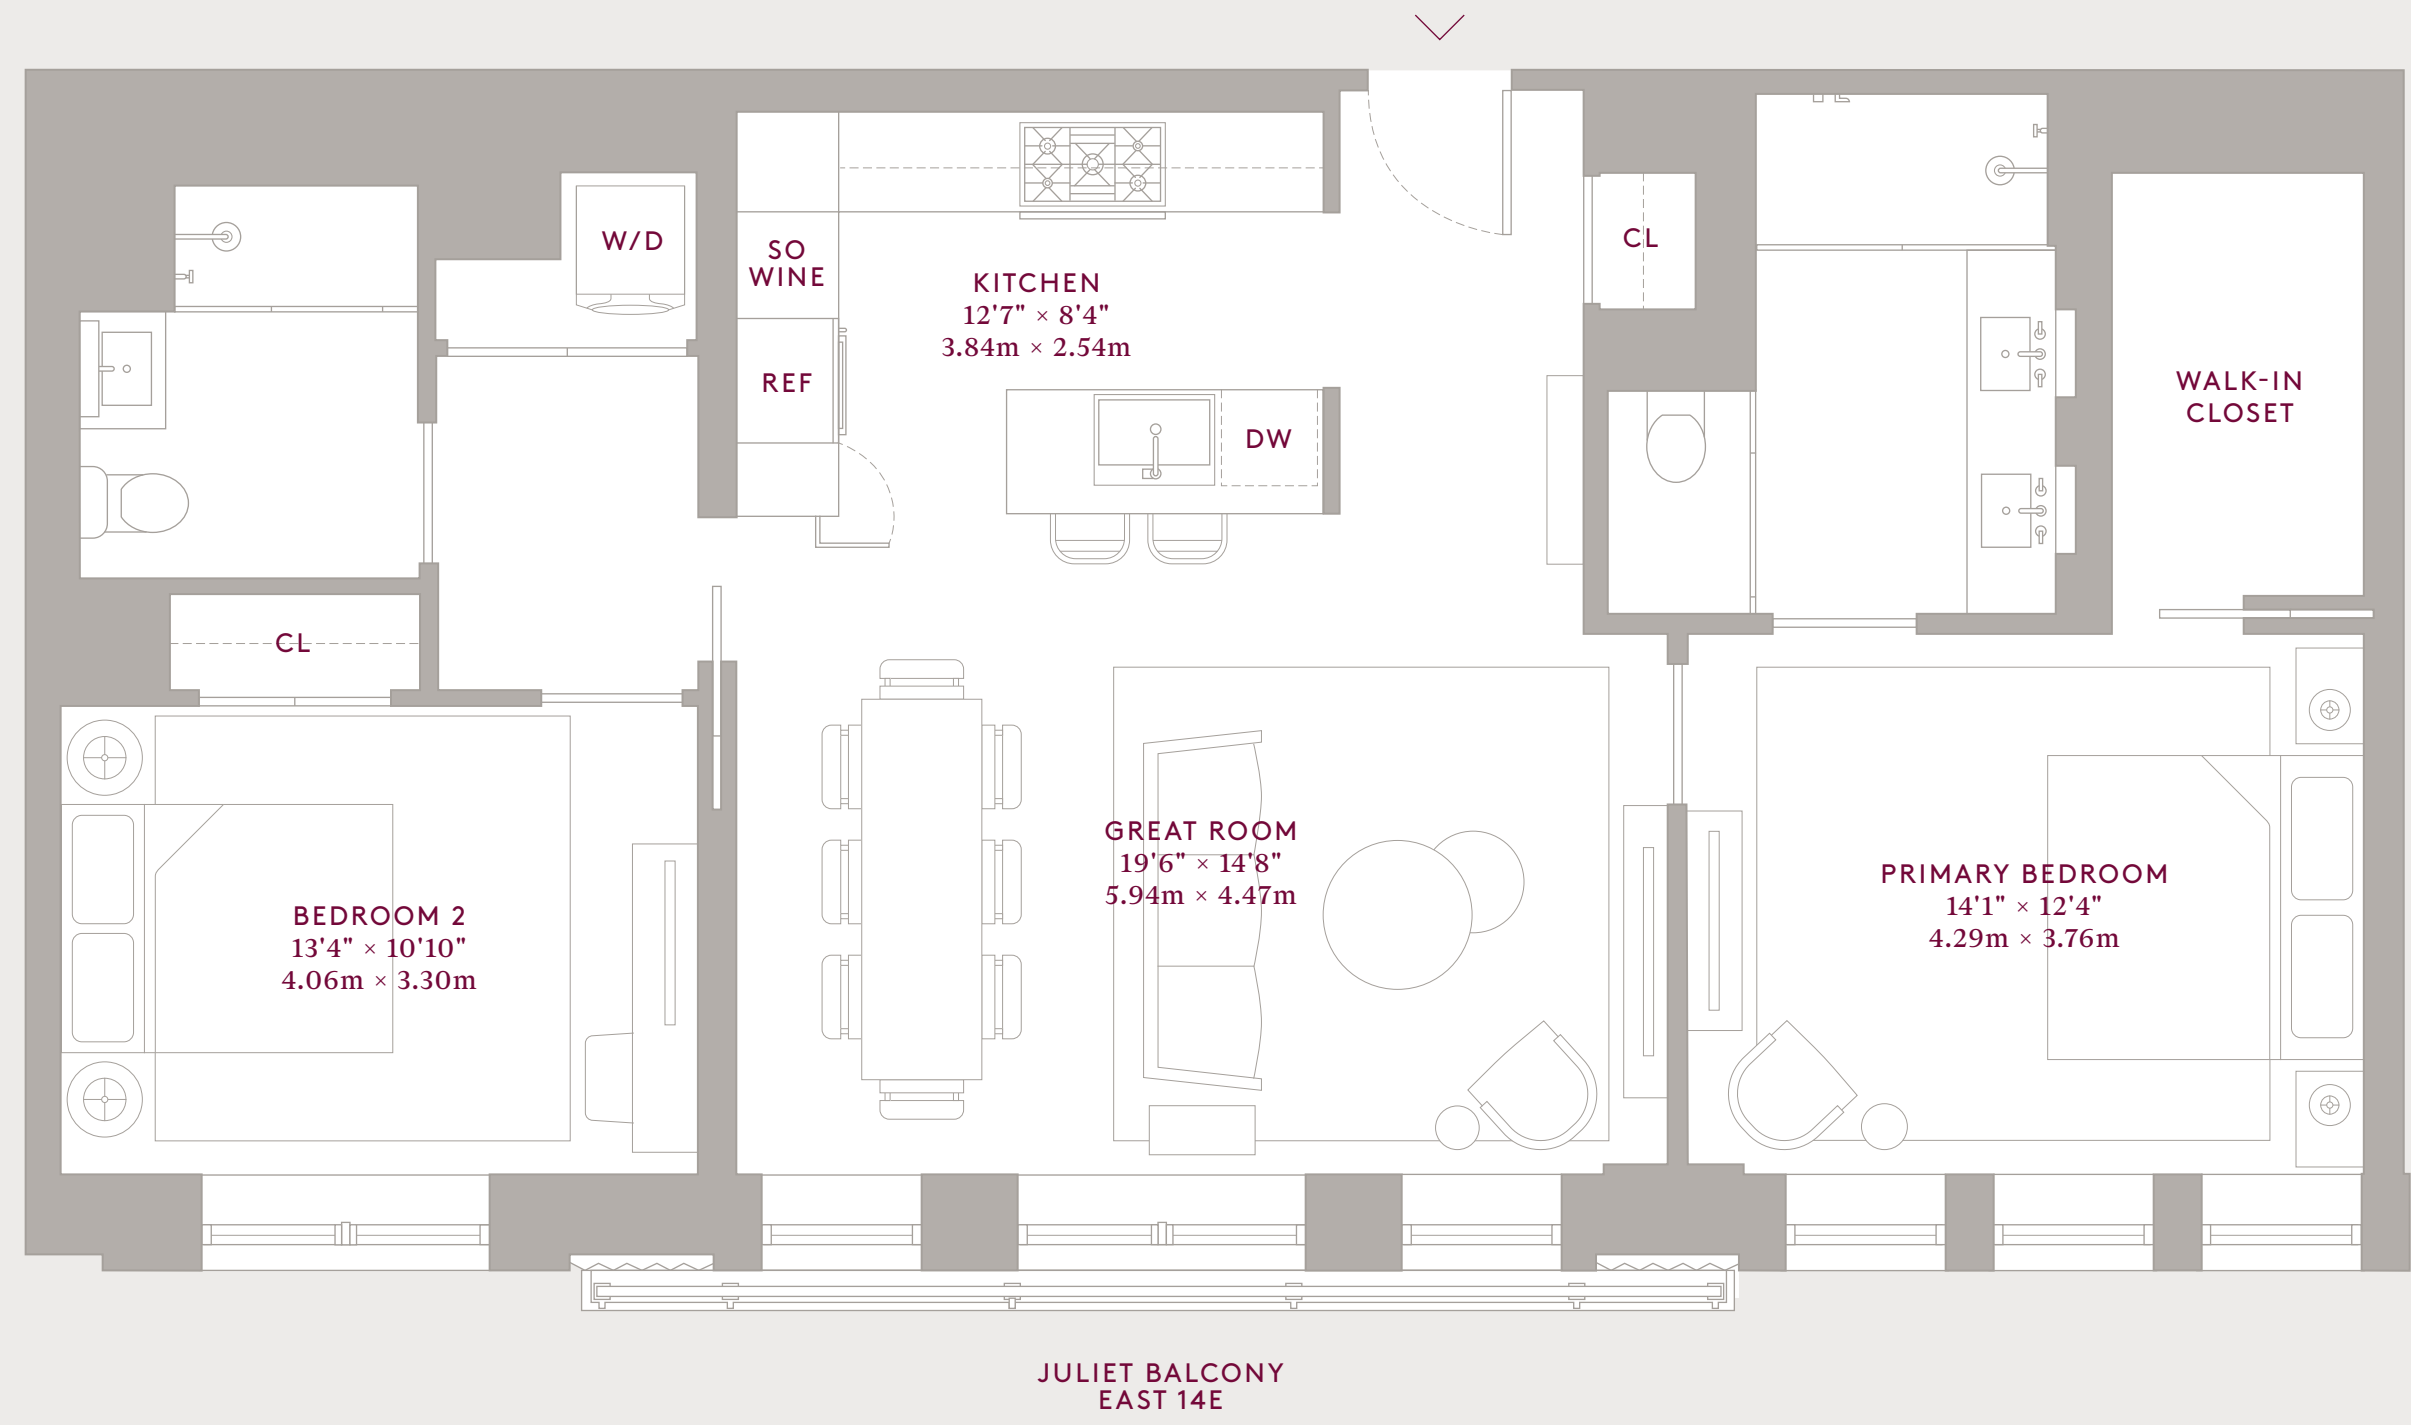

EAST 12E, 14E

2 Bedrooms 2 Bathrooms

INTERIOR AREA: 1,231 Ft²/114M²

- South Exposure
- Entry Coat Closet
- Kitchen featuring custom Olson Kundig designed Jackbox
- Primary Bedroom Suite with Walk-in Closet
- Washer/Dryer