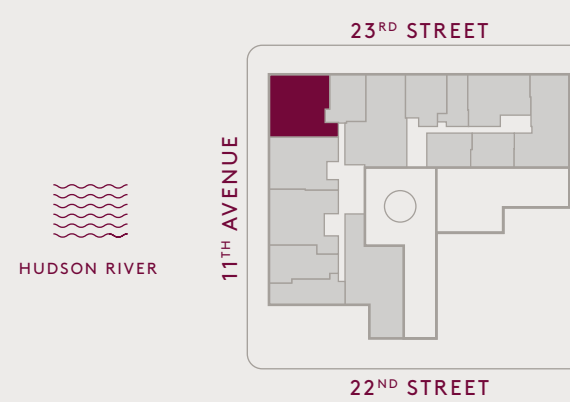

## WEST 4C

3 Bedrooms 3 Bathrooms Powder Room

INTERIOR AREA: 2,108 Ft<sup>2</sup>/196 M<sup>2</sup>

North and West Exposures

Entry Foyer with Multiple Closets

21-foot Corner Great Room

Windowed kitchen featuring custom Olson Kundig designed Jackbox

---

SCALE: 1/4" = 1'0"